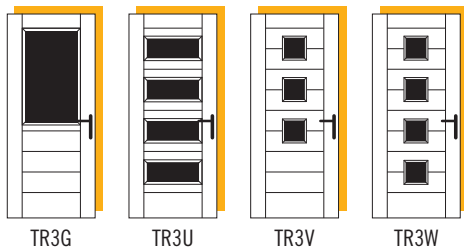

CONTEMPORARY RANGE

KANDINSKY

DECORATIVE GLAZING OPTIONS

CLASSIC COLOURS ▾

ANTHRACITE	LARKSPUR BLUE
STEEL BLUE	JET BLACK
TIDEWAY BLUE	SLATE GREY
FIR GREEN	WHITE
CHARTWELL GREEN	RUBY RED

PREMIUM COLOURS ▾

BROWN BLACK	ROSEWOOD
GOLDEN OAK	DESERT SAND
STONE QUARRY	CAMOUFLAGE BEIGE
SAND DUNE	CREAM
PURE ORANGE	ZINC YELLOW
ANTIQUE PINK	PASTEL ORANGE
PASTEL VIOLET	PEARL BLACKBERRY
PURPLE VIOLET	ULTRAMARINE

AVAILABLE GLAZING

- TR3G Bevel Diamonds / Clear / Diamond Cut / Dorchester / Elegance / Kensington / Linear / Matrix / Obscure / Reflections / Retro / Touch of Privacy / Traditional Etch
- TR3U Aurora / Bevel Diamonds / Clear / Elegance / Flair / Kensington / Obscure / Prairie / Reflections / Traditional Etch
- TR3V Aurora / Clear / Dorchester / Kensington / Obscure / Simplicity / Traditional Etch
- TR3W Aurora / Clear / Dorchester / Kensington / Obscure / Simplicity / Traditional Etch

▼ Retro available in Red, Blue, Green and Black.

▮ Available as Secured by Design, see page 53 for more details.

CLEAR & OBSCURE GLAZING

CHOOSE YOUR OWN RAL COLOUR ▾