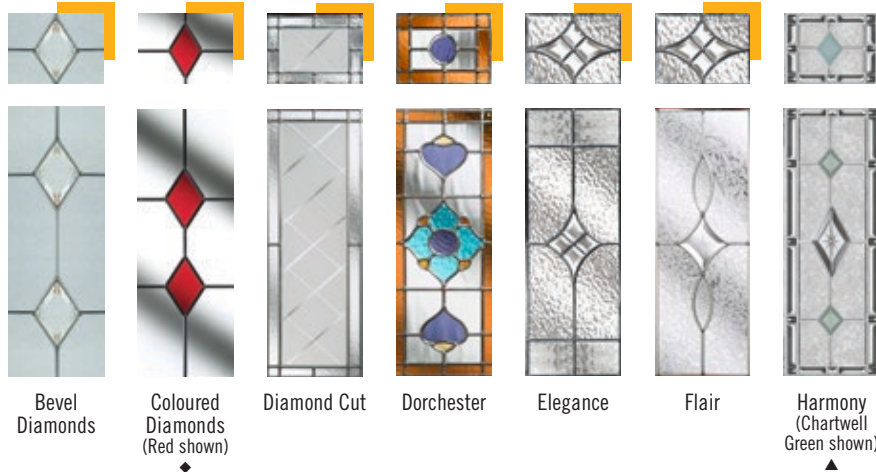

DECORATIVE GLAZING OPTIONS

CLASSIC COLOURS ▾

ANTHRACITE	LARKSPUR BLUE
STEEL BLUE	JET BLACK
TIDEWAY BLUE	SLATE GREY
FIR GREEN	WHITE
CHARTWELL GREEN	RUBY RED

PREMIUM COLOURS ▾

BROWN BLACK	ROSEWOOD
GOLDEN OAK	DESERT SAND
STONE QUARRY	CAMOUFLAGE BEIGE
SAND DUNE	CREAM
PURE ORANGE	ZINC YELLOW
ANTIQUE PINK	PASTEL ORANGE
PASTEL VIOLET	PEARL BLACKBERRY
PURPLE VIOLET	ULTRAMARINE
OCEAN BLUE	PIGEON
SILVER GREY	HORIZON
WILLOW	COUNTRY GREEN
PALE GREEN	LIGHT GREEN
GRASS GREEN	

AVAILABLE GLAZING

TR02 Bevel Diamonds / Clear / Coloured Diamonds / Diamond Cut / Dorchester / Elegance / Flair / Harmony / Kensington / Matrix / Obscure / Prairie / Reflections / Retro / Square Lead / Traditional Etch

TR27 Bevel Diamonds / Clear / Coloured Diamonds / Diamond Cut / Dorchester / Elegance / Flair / Harmony / Kensington / Matrix / Obscure / Prairie / Reflections / Retro

- Coloured Diamonds available in Red, Blue, Green and Black with Stippolyte backing glass.
- ▼ Retro available in Red, Blue, Green and Black.
- ▲ Harmony available in various colours, please see page 22 for more details.
- ▣ Available as Secured by Design, see page 53 for more details.
- Specially designed to suit narrow openings, see page 56 for details.
- ▣ Available in White only.

CLEAR & OBSCURE GLAZING

CHOOSE YOUR OWN RAL COLOUR ▾