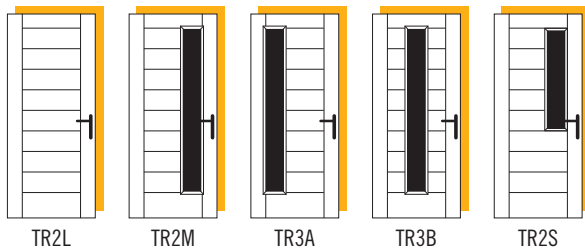

CONTEMPORARY RANGE