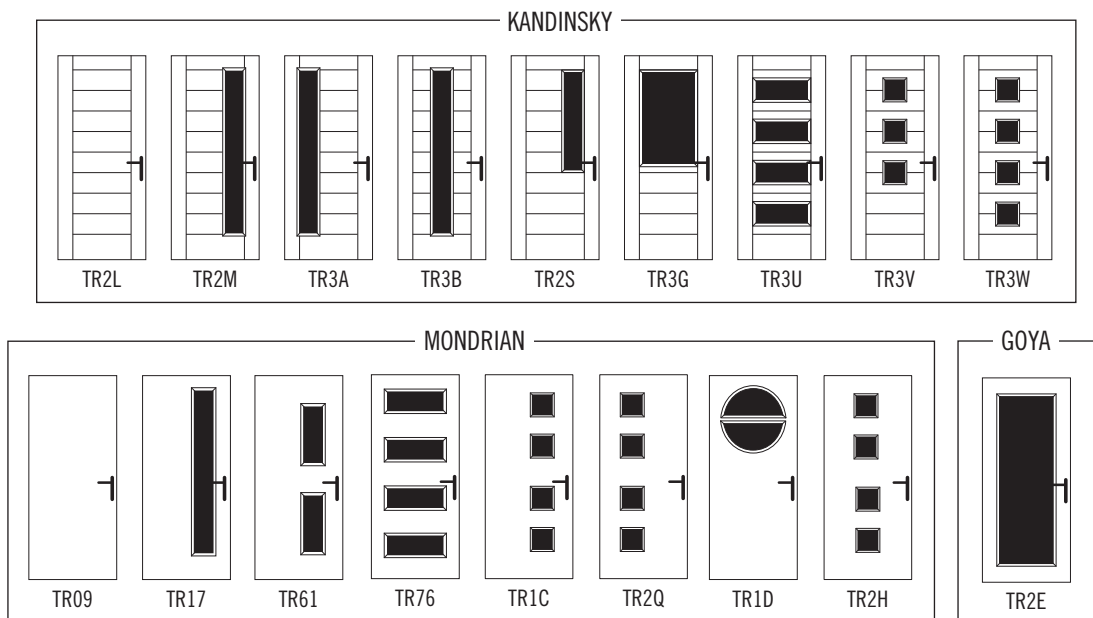

The Contemporary Range for a truly modern door. Your front door provides the best security for your castle. It protects you from the extremes of British weather and offers true durability.

Every door in the Hörmann Truedor range is made from GRP glass-reinforced polymer. This material is strong, long-lasting and affordable. Aside from those benefits, there are many practical reasons why we choose

to work with it. GRP composite won't warp or split and can combine traditional wood aesthetics with low maintenance technology. With none of the disadvantages of timber but the same aesthetic appeal, why would we use anything else?

Across the exquisite Kandinsky, Mondrian and Goya collections in the Hörmann Truedor Contemporary range, there are many smart door styles to choose from.

Side and top panels surrounding your door frame can compliment a contemporary door style and allow more light into the hallway.

If a Contemporary door style feels like a radical departure for you, try the Hörmann Truedor online door designer to test out the Kandinsky, Mondrian and Goya in different colours.