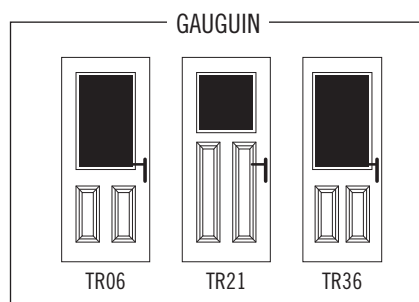

INTRODUCING THE

TRADITIONAL RANGE

Whether you live on a Victorian terrace or a modern development, your home is as individual as you are and deserves a front door that makes a unique statement about you. By choosing a modern, composite door you can benefit from a vast range of styles, colours, glass options and handles, and what's more, every door is made to measure.

There is something of the traditionalist in all of us, as we celebrate the strengths of British culture such as art, design and manufacturing in the furnishing of our homes. Crafted in Britain, all our Traditional doors are finished to perfection.

From the style and colour to the choice of glass and handles, you can select from an impressive array of options to create your own bespoke door. The different door styles in the Traditional range marry timeless elegance and classic design.

From the beautifully understated, four-panel Cézanne to the striking and robust Rembrandt, these versatile doors suit a wide variety of homes.