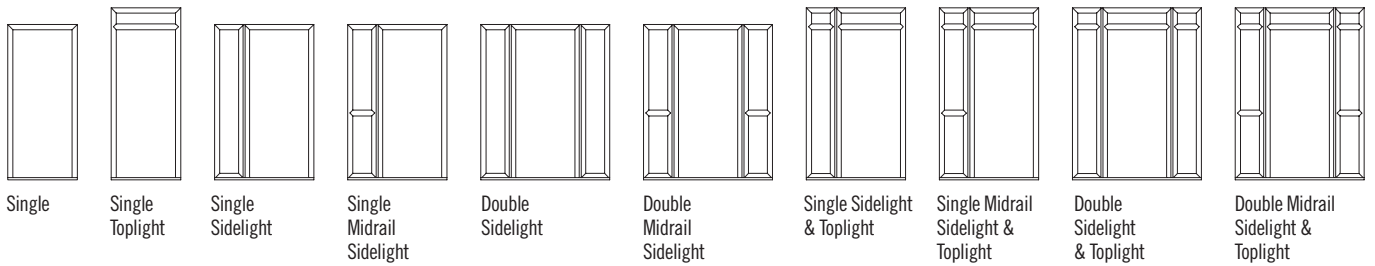

FRAME DETAILS

MAXIMUM & MINIMUM SIZES WITHOUT FRAME EXTENDERS				
SINGLE DOORSETS	LOW ALUMINIUM THRESHOLD		4 SIDED PVCu FRAME	
	No Sill	Standard PVCu Sill	No Sill	Standard PVCu Sill
Min Height (mm)	1972	2002	2001	2031
Max Height (mm)	2072	2102	2101	2131
STANDARD DOOR				
Min Width (mm)	836	836	836	836
Max Width (mm)	1002	1002	1002	1002
REMBRANDT DOOR				
Min Width (mm)	883	883	883	883
Max Width (mm)	1002	1002	1002	1002
NARROW DOORS (TR36 TR80)				
Min Width (mm)	774	774	774	774
Max Width (mm)	850	850	850	850
w AVAILABLE IN WHITE ONLY				

FOILED FRAME STANDARD COLOURS

FRAME					
DOOR	BROWN BLACK	ANTHRACITE GREY	CREAM	CHARTWELL GREEN	SLATE GREY

WOODSTAIN COLOURS

FRAME		
DOOR	ROSEWOOD	GOLDEN OAK

ASSUMPTIONS

1. The above is for the Spectus Elite 70 PVCu section only.
2. As we are constantly working to improve our products, these sizes may change.
3. Sizes are given for guidance only.
4. Certain designs do differ from this so please check before ordering.

Due to the difference of materials we cannot guarantee an exact match in colour or texture of stained or painted doors to these foiled frames.