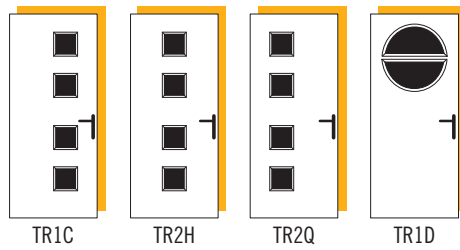

HÖRMANN *Truedor*

THE FINE ART OF COMPOSITE DOORS

CONTEMPORARY RANGE

MONDRIAN

DECORATIVE GLAZING OPTIONS

Bevel Diamonds

Diamond Cut

Dorchester