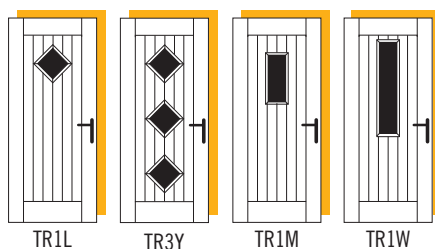

DECORATIVE GLAZING OPTIONS

CLASSIC COLOURS ▾

ANTHRACITE	LARKSPUR BLUE
STEEL BLUE	JET BLACK
TIDEWAY BLUE	SLATE GREY
FIR GREEN	WHITE
CHARTWELL GREEN	RUBY RED

PREMIUM COLOURS ▾

BROWN BLACK	ROSEWOOD
GOLDEN OAK	DESERT SAND
STONE QUARRY	CAMOUFLAGE BEIGE
SAND DUNE	CREAM
PURE ORANGE	ZINC YELLOW
ANTIQUÉ PINK	PASTEL ORANGE
PASTEL VIOLET	PEARL BLACKBERRY
PURPLE VIOLET	ULTRAMARINE
OCEAN BLUE	PIGEON
SILVER GREY	HORIZON
WILLOW	COUNTRY GREEN
PALE GREEN	LIGHT GREEN
GRASS GREEN	

AVAILABLE GLAZING

- TR1L Aurora / Clear / Dorchester / Kensington / Obscure / Simplicity / Traditional Etch
- TR3Y Aurora / Clear / Dorchester / Kensington / Obscure / Simplicity / Traditional Etch
- TR1M Aurora / Bevel Diamonds / Clear / Elegance / Flair / Kensington / Obscure / Prairie / Reflections / Traditional Etch
- TR1W Bevel Diamonds / Clear / Diamond Cut / Dorchester / Elegance / Flair / Kensington / Linear / Matrix / Obscure / Prairie / Reflections / Retro / Traditional Etch

▼ Retro available in Red, Blue, Green and Black.

▮ Available as Secured by Design, see page 53 for more details.

CLEAR & OBSCURE GLAZING

CHOOSE YOUR OWN RAL COLOUR ▾