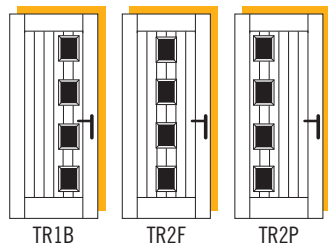

COTTAGE
RANGE

TURNER

DECORATIVE GLAZING OPTIONS

CLASSIC COLOURS ▾

ANTHRACITE	LARKSPUR BLUE
STEEL BLUE	JET BLACK
TIDEWAY BLUE	SLATE GREY
FIR GREEN	WHITE
CHARTWELL GREEN	RUBY RED

PREMIUM COLOURS ▾

BROWN BLACK	ROSEWOOD
GOLDEN OAK	DESERT SAND
STONE QUARRY	CAMOUFLAGE BEIGE
SAND DUNE	CREAM
PURE ORANGE	ZINC YELLOW
ANTIQUÉ PINK	PASTEL ORANGE
PASTEL VIOLET	PEARL BLACKBERRY
PURPLE VIOLET	ULTRAMARINE
OCEAN BLUE	PIGEON
SILVER GREY	HORIZON
WILLOW	COUNTRY GREEN
PALE GREEN	LIGHT GREEN
GRASS GREEN	

AVAILABLE GLAZING

TR1B Aurora / Clear / Diamond Cut / Elegance / Obscure / Prairie / Reflections / Retro / Traditional Etch

TR2F Aurora / Clear / Diamond Cut / Elegance / Obscure / Prairie / Reflections / Retro / Traditional Etch

TR2P Aurora / Clear / Diamond Cut / Elegance / Obscure / Prairie / Reflections / Retro / Traditional Etch

▼ Retro available in Red, Blue, Green and Black.

▮ Available as Secured by Design, see page 53 for more details.

CLEAR & OBSCURE GLAZING

CHOOSE YOUR OWN RAL COLOUR ▾