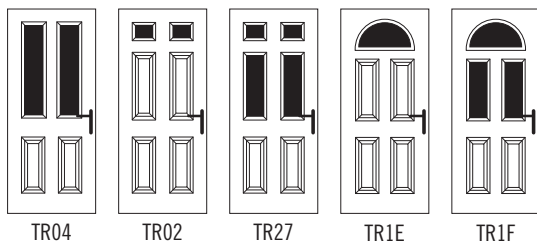

HARMONY

DECORATIVE GLAZING OPTIONS

AVAILABLE GLAZING

Clear option available for use with any other door colour.

All these designs feature an obscure stippolyte style pattern for easy matching sidelights and toplights, please see page 46 for more information.

- Available with matching frame colour, please see page 56 for more details. NOTE: Due to the difference of materials we cannot guarantee an exact match in colour or texture of stained or painted doors to these foiled frames.

HARMONY COLOURS ▾

CHARTWELL GREEN
□

LARKSPUR BLUE

SILVER GREY