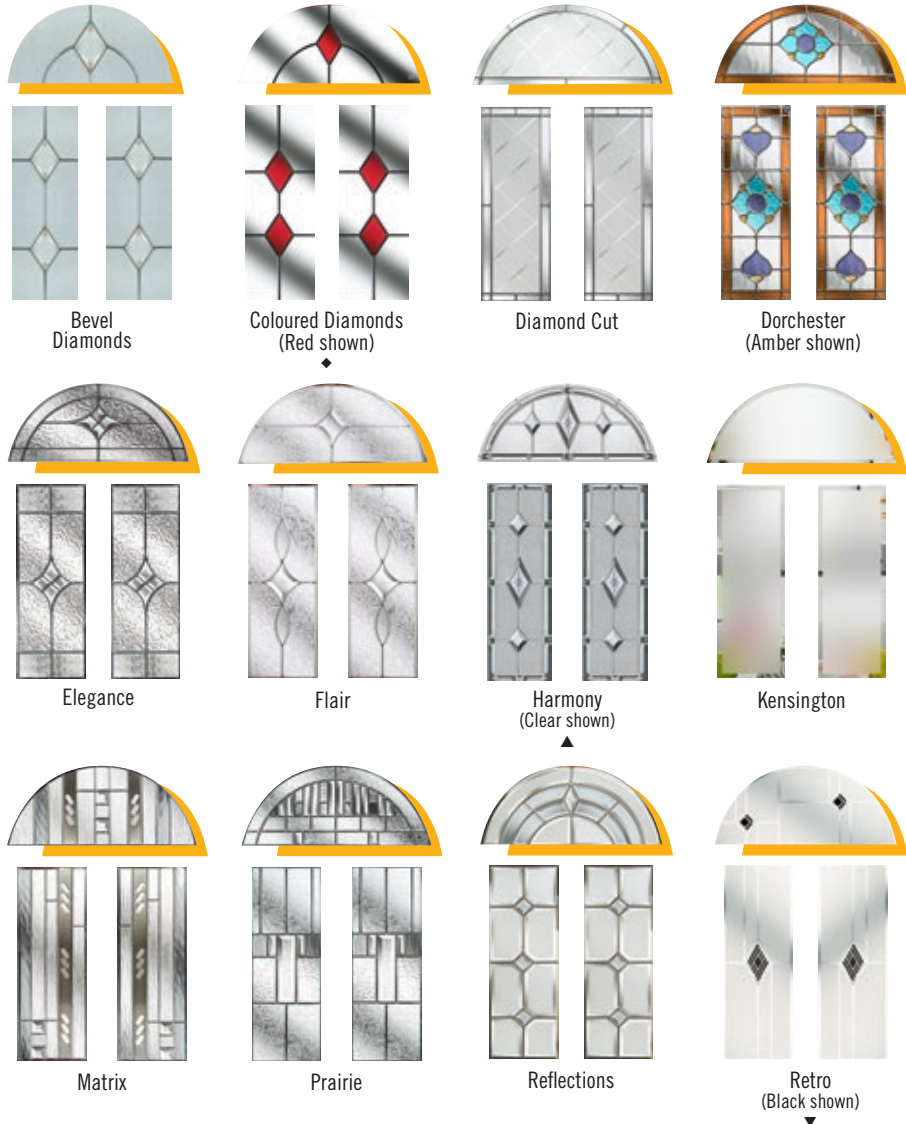

DECORATIVE GLAZING OPTIONS