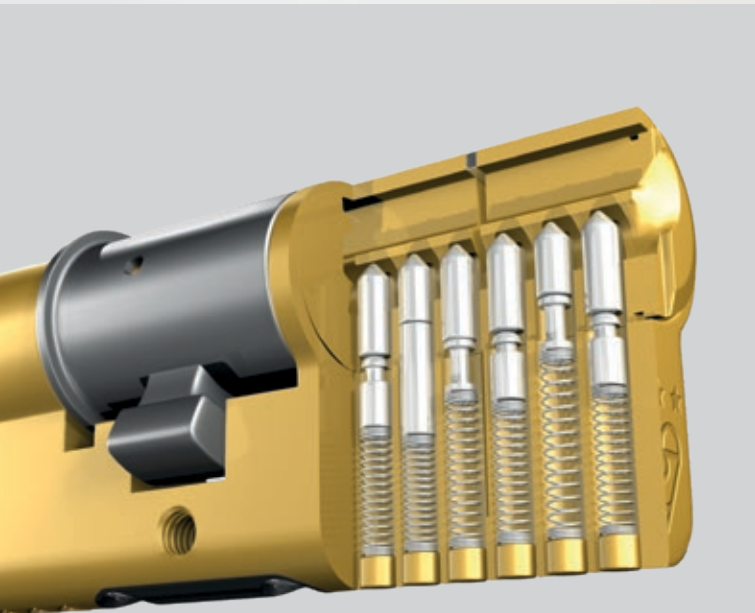

ENSURE YOU'RE SECURE WITH COMPOSITE DOORS

We supply a 'split spindle' option with every door which further enhances security. The composite door then locks on the latch as soon as the door is shut and requires a key to unlock it from the outside. We can also offer other composite door furniture as an alternative if required.

Police Preferred Specification