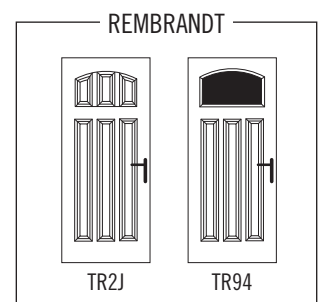

INTRODUCING THE

TRADITIONAL RANGE

Whether you live on a Victorian terrace or a modern development, your home is as individual as you are and deserves a front door that makes a unique statement about you. By choosing a modern, composite door you can benefit from a vast range of styles, colours, glass options and handles, and what's more, every door is made to measure.

There is something of the traditionalist in all of us, as we celebrate the strengths of British culture such as art, design and manufacturing in the furnishing of our homes. Crafted in Britain, all our Traditional doors are finished to perfection.

From the style and colour to the choice of glass and handles, you can select from an impressive array of options to create your own bespoke door. The different door styles in the Traditional range marry timeless elegance and classic design.

From the beautifully understated, four-panel Cézanne to the striking and robust Rembrandt, these versatile doors suit a wide variety of homes.