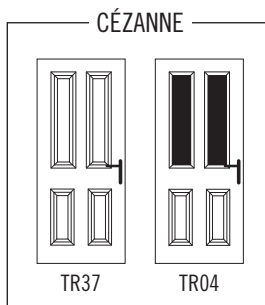

INTRODUCING THE

TRADITIONAL RANGE

Whether you live on a Victorian terrace or a modern development, your home is as individual as you are and deserves a front door that makes a unique statement about you. By choosing a modern, composite door you can benefit from a vast range of styles, colours, glass options and handles, and what's more, every door is made to measure.

There is something of the traditionalist in all of us, as we celebrate the strengths of British culture such as art, design and manufacturing in the furnishing of our homes. Crafted in Britain, all our Traditional doors are finished to perfection.

From the style and colour to the choice of glass and handles, you can select from an impressive array of options to create your own bespoke door. The different door styles in the Traditional range marry timeless elegance and classic design.

From the beautifully understated, four-panel Cézanne to the striking and robust Rembrandt, these versatile doors suit a wide variety of homes.