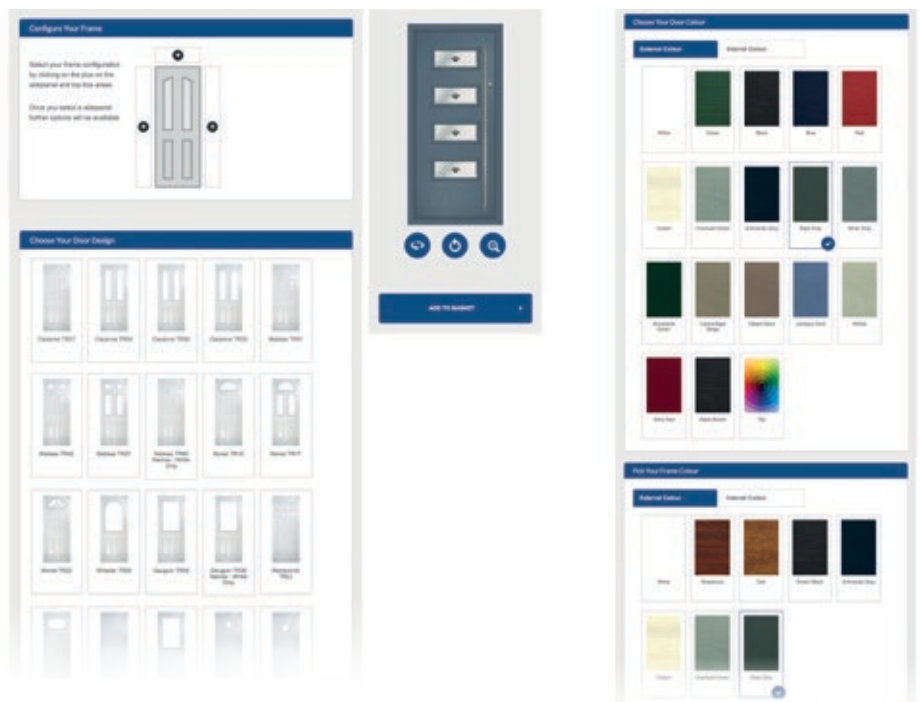

Due to the difference of materials we cannot guarantee an exact match in colour or texture of stained or painted doors to these foiled frames.

SIDE PANELS & TOPLIGHTS

For added individuality or to replace your doorset like for like, we offer fully glazed sidelights or toplights, or composite sidepanels to match the door. These are all available as single or as a pair in a variety of styles.

TOPLIGHT

DOUBLE COMPOSITE SIDE PANELS

DESIGN YOUR OWN BESPOKE HÖRMANN TRUEDOR AND SEE HOW IT LOOKS ON YOUR HOME

Our fantastic on-line door designer allows you to design your door prior to ordering and to visualise how your home will look with your brand new Hörmann Truedor fitted.

Visit: www.truedor.co.uk

1. Design your Hörmann Truedor
2. Take a picture of your own home and upload it
3. Use our on-line visualiser to see how your home will look with your chosen door fitted

Experience Hörmann quality in new construction and modernisation

Hörmann products have impressive durability and high functionality. You can easily plan for new construction as well as modernisation. The carefully coordinated solutions make your home more beautiful, more secure and more comfortable.