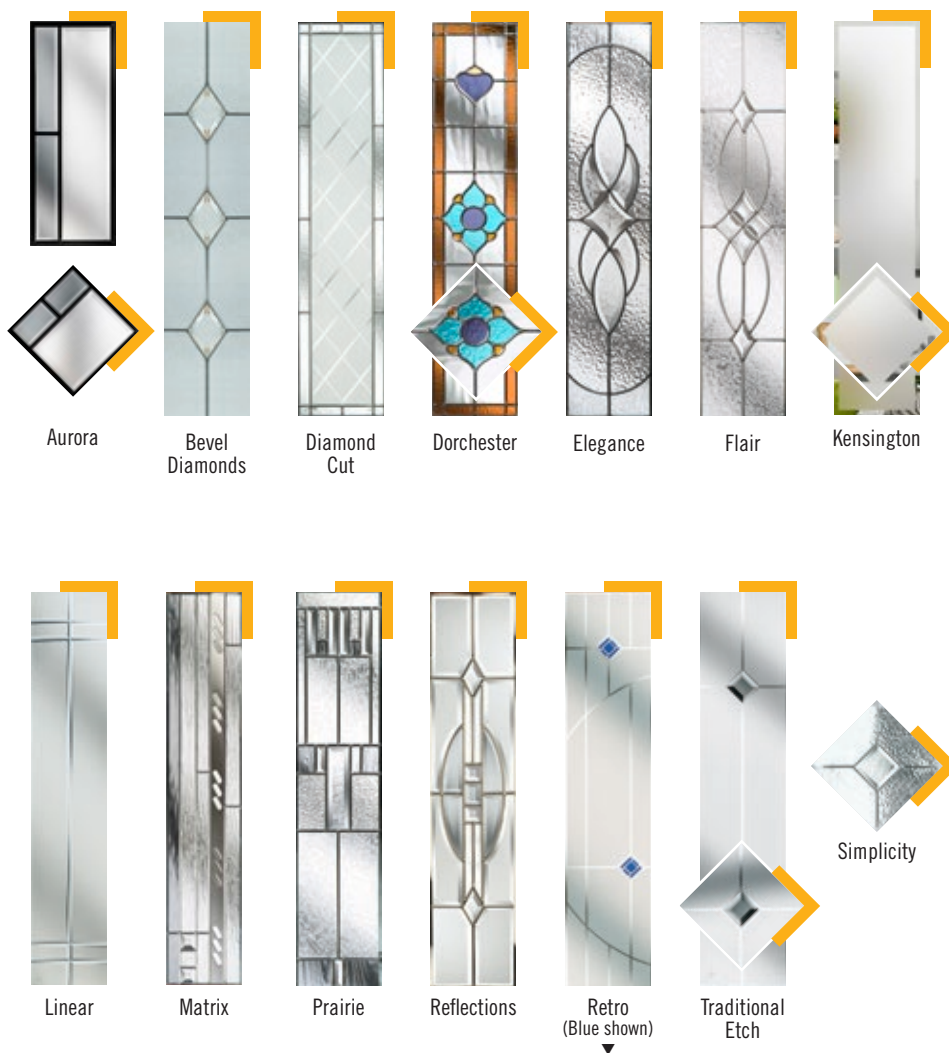

DECORATIVE GLAZING OPTIONS