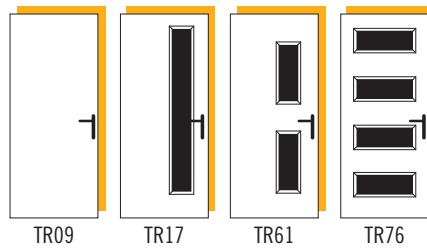

CONTEMPORARY RANGE