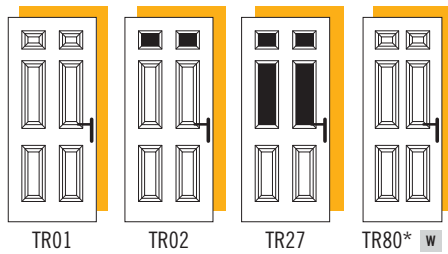

SATIN

CHOOSE YOUR OWN RAL COLOUR ▾

*Available in four styles, all Matisse doors have six panels,
with the option to glaze either two or four of the panels.
A truly versatile door.*

HÖRMANN *Truedor*

THE FINE ART OF COMPOSITE DOORS