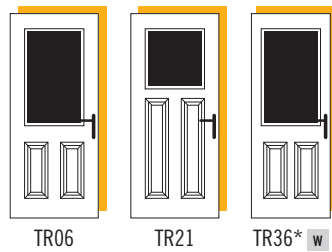

TRADITIONAL RANGE

GAUQUIN