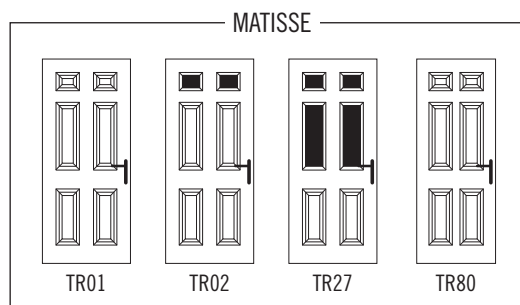

INTRODUCING THE

TRADITIONAL RANGE

Whether you live on a Victorian terrace or a modern development, your home is as individual as you are and deserves a front door that makes a unique statement about you. By choosing a modern, composite door you can benefit from a vast range of styles, colours, glass options and handles, and what's more, every door is made to measure.

There is something of the traditionalist in all of us, as we celebrate the strengths of British culture such as art, design and manufacturing in the furnishing of our homes. Crafted in Britain, all our Traditional doors are finished to perfection.

From the style and colour to the choice of glass and handles, you can select from an impressive array of options to create your own bespoke door. The different door styles in the Traditional range marry timeless elegance and classic design.

From the beautifully understated, four-panel Cézanne to the striking and robust Rembrandt, these versatile doors suit a wide variety of homes.