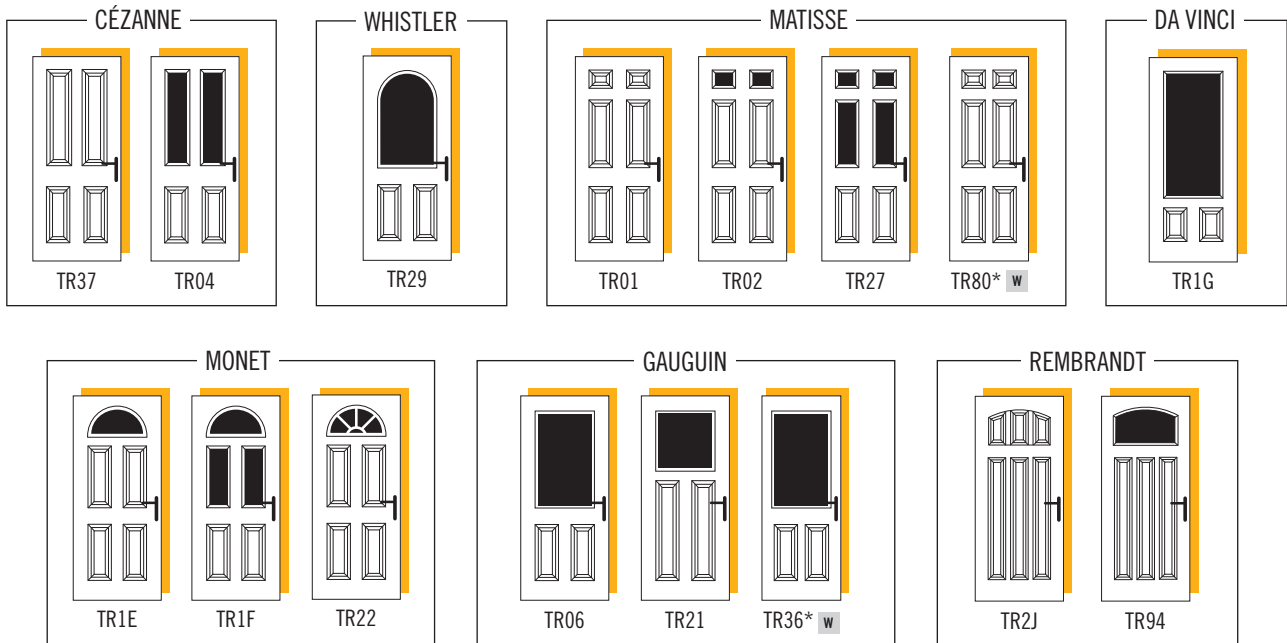

TRADITIONAL RANGE PAGE 06