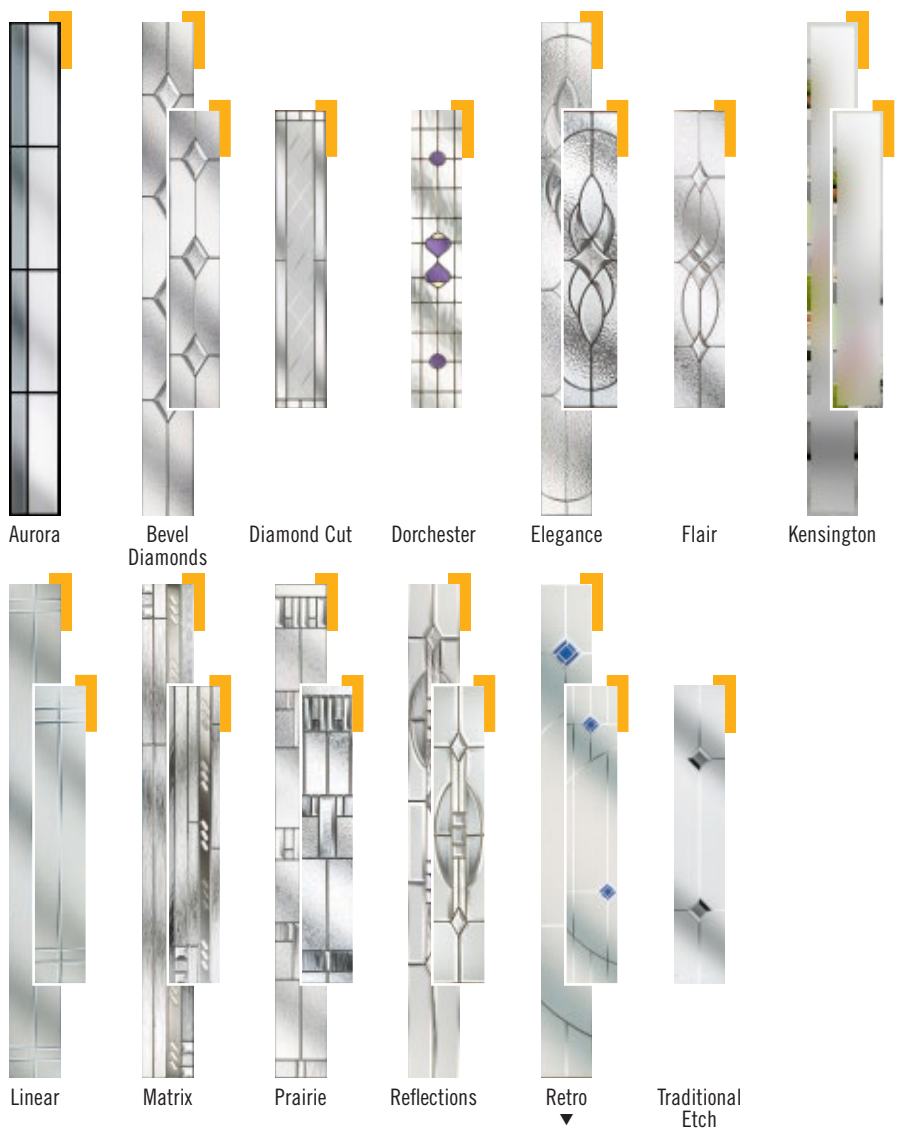

The stylish Kandinsky door provides instant sophistication to any home. This contemporary door is available with left, right or centred contemporary glazed panels, or can be ordered as a solid door for complete privacy. Which one will you choose?

HÖRMANN *Truedor*

THE FINE ART OF COMPOSITE DOORS

CONTEMPORARY RANGE

KANDINSKY

DECORATIVE GLAZING OPTIONS

CLASSIC COLOURS ▾

ANTHRACITE	LARKSPUR BLUE
STEEL BLUE	JET BLACK
TIDEWAY BLUE	SLATE GREY
FIR GREEN	WHITE
CHARTWELL GREEN	RUBY RED

PREMIUM COLOURS ▾

BROWN BLACK	ROSEWOOD
GOLDEN OAK	DESERT SAND
STONE QUARRY	CAMOUFLAGE BEIGE
SAND DUNE	CREAM
PURE ORANGE	ZINC YELLOW
ANTIQUE PINK	PASTEL ORANGE
PASTEL VIOLET	PEARL BLACKBERRY
PURPLE VIOLET	ULTRAMARINE
OCEAN BLUE	PIGEON
SILVER GREY	HORIZON
WILLOW	COUNTRY GREEN
PALE GREEN	LIGHT GREEN
GRASS GREEN	

AVAILABLE GLAZING

- TR3A Aurora / Bevel Diamonds / Clear / Elegance / Kensington / Linear / Matrix / Obscure / Prairie / Reflections / Retro
- TR3B Aurora / Bevel Diamonds / Clear / Elegance / Kensington / Linear / Matrix / Obscure / Prairie / Reflections / Retro
- TR2M Aurora / Bevel Diamonds / Clear / Elegance / Kensington / Linear / Matrix / Obscure / Prairie / Reflections / Retro
- TR2S Bevel Diamonds / Clear / Diamond Cut / Dorchester / Elegance / Flair / Kensington / Linear / Matrix / Obscure / Prairie / Reflections / Retro / Traditional Etch