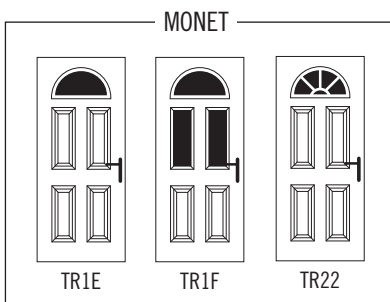

INTRODUCING THE

TRADITIONAL RANGE

Whether you live on a Victorian terrace or a modern development, your home is as individual as you are and deserves a front door that makes a unique statement about you. By choosing a modern, composite door you can benefit from a vast range of styles, colours, glass options and handles, and what's more, every door is made to measure.

There is something of the traditionalist in all of us, as we celebrate the strengths of British culture such as art, design and manufacturing in the furnishing of our homes. Crafted in Britain, all our Traditional doors are finished to perfection.

From the style and colour to the choice of glass and handles, you can select from an impressive array of options to create your own bespoke door. The different door styles in the Traditional range marry timeless elegance and classic design.

From the beautifully understated, four-panel Cézanne to the striking and robust Rembrandt, these versatile doors suit a wide variety of homes.