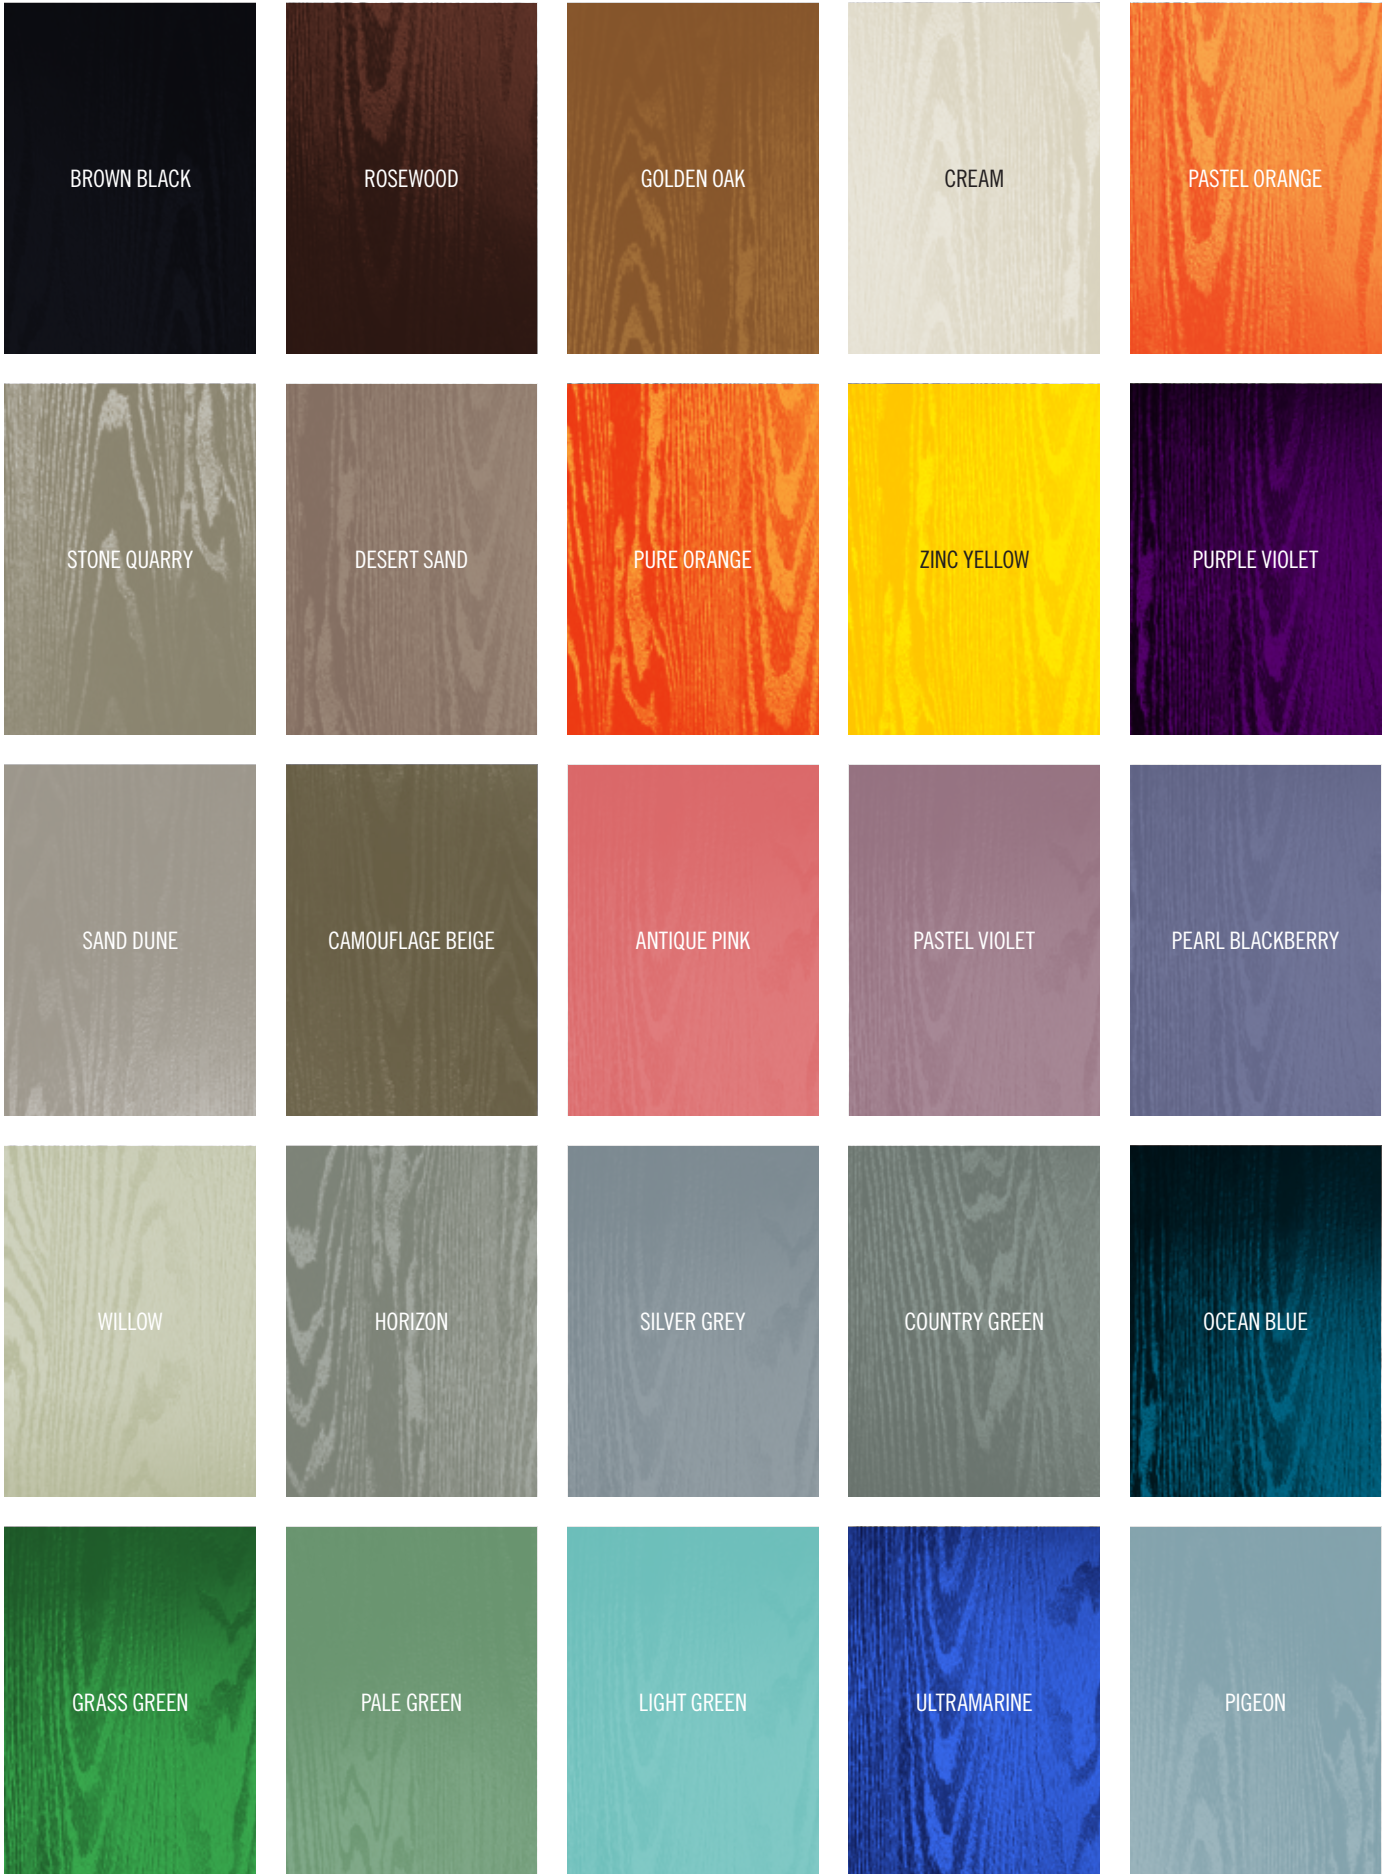

PREMIUM COLOURS