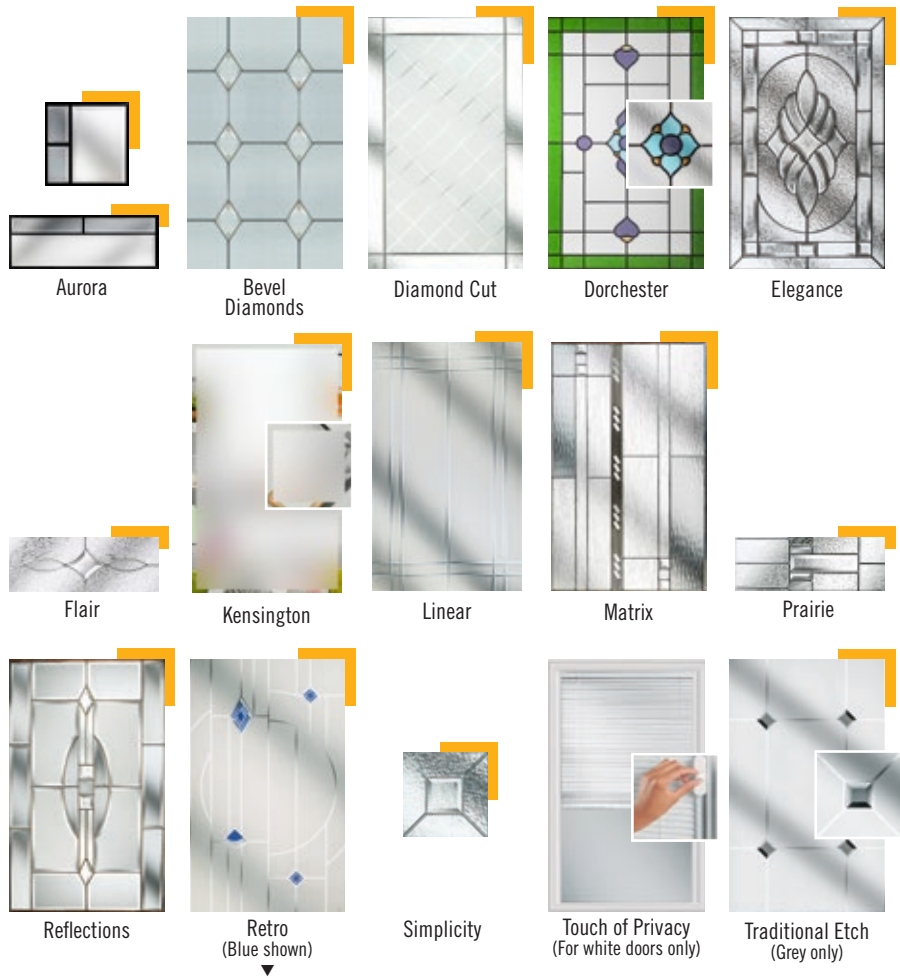

HÖRMANN *Truedor*

THE FINE ART OF COMPOSITE DOORS

CONTEMPORARY RANGE

KANDINSKY

DECORATIVE GLAZING OPTIONS

CLASSIC COLOURS ▾

ANTHRACITE	LARKSPUR BLUE
STEEL BLUE	JET BLACK
TIDEWAY BLUE	SLATE GREY
FIR GREEN	WHITE
CHARTWELL GREEN	RUBY RED