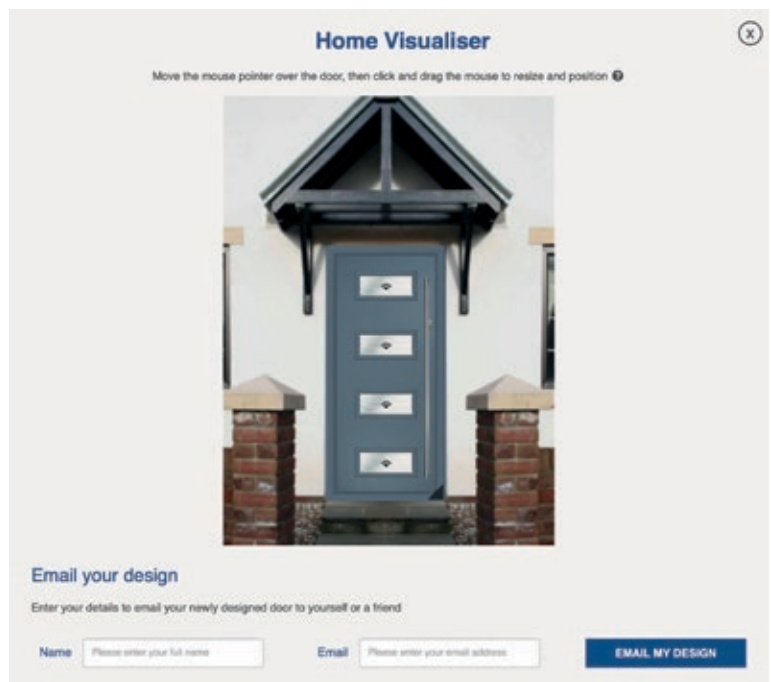

TOPLIGHT

DOUBLE COMPOSITE SIDE PANELS

DESIGN YOUR OWN BESPOKE HÖRMANN TRUEDOR AND SEE HOW IT LOOKS ON YOUR HOME

Our fantastic on-line door designer allows you to design your door prior to ordering and to visualise how your home will look with your brand new Hörmann Truedor fitted.

Visit: www.truedor.co.uk

1. Design your Hörmann Truedor
2. Take a picture of your own home and upload it
3. Use our on-line visualiser to see how your home will look with your chosen door fitted

Experience Hörmann quality in new construction and modernisation

Hörmann products have impressive durability and high functionality. You can easily plan for new construction as well as modernisation. The carefully coordinated solutions make your home more beautiful, more secure and more comfortable.