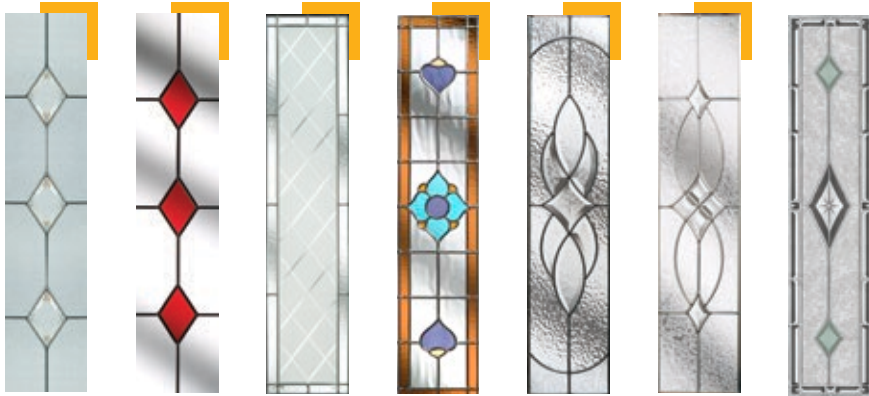

CÉZANNE

DECORATIVE GLAZING OPTIONS

Bevel
Diamonds

Coloured
Diamonds
(Red shown)
◆

Diamond
Cut

Dorchester
(Amber
shown)

Elegance

Flair