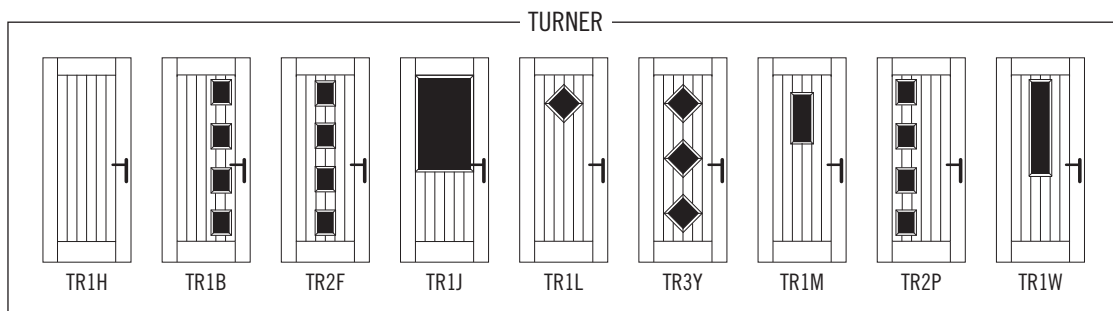

Country cottages are renowned for oozing charm whilst affording a warm welcome. From their flagstone floors and cast-iron fireplaces through to their tightly thatched roofs and sturdy garden gates, the typical British cottage is a byword for expert craftsmanship.

Great care must be taken in restoring and maintaining cottages to retain their unique nature, with owners becoming the custodians of their past and future. Salvage yards can be a gold mine for

reclaimed fittings and furnishings such as Victorian radiators and aged railway sleepers.

But finding entire sets of matching windows or original front doors of any quality is practically impossible.

With the Cottage range, Hörmann Truedor makes it possible to put a totally modern door on to any character property in both urban and rural environments.

The Turner door is available in several

different styles; choose from our wide variety of colours, and wood stains along with a great choice of glass options.

It is finished with a classic 'tongue and groove' appearance, reminiscent of a sturdy cottage door.

The Cottage range brings a sense of the countryside to any home and with a solid wood-look finish, delivers substance without losing any of the style.