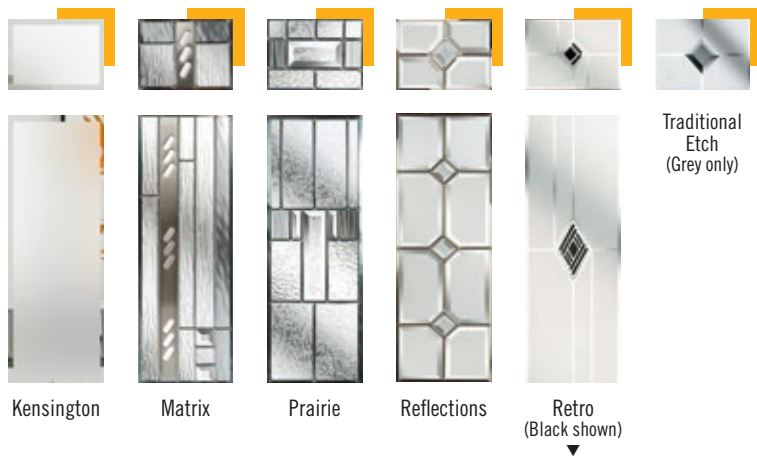

DECORATIVE GLAZING OPTIONS

CLASSIC COLOURS ▾

ANTHRACITE	LARKSPUR BLUE
STEEL BLUE	JET BLACK
TIDEWAY BLUE	SLATE GREY
FIR GREEN	WHITE
CHARTWELL GREEN	RUBY RED

PREMIUM COLOURS ▾

BROWN BLACK	ROSEWOOD
GOLDEN OAK	DESERT SAND
STONE QUARRY	CAMOUFLAGE BEIGE
SAND DUNE	CREAM
PURE ORANGE	ZINC YELLOW
ANTIQUE PINK	PASTEL ORANGE
PASTEL VIOLET	PEARL BLACKBERRY
PURPLE VIOLET	ULTRAMARINE
OCEAN BLUE	PIGEON
SILVER GREY	HORIZON
WILLOW	COUNTRY GREEN
PALE GREEN	LIGHT GREEN
GRASS GREEN	

AVAILABLE GLAZING

TR02 Bevel Diamonds / Clear / Coloured Diamonds / Diamond Cut / Dorchester / Elegance / Flair / Harmony / Kensington / Matrix / Obscure / Prairie / Reflections / Retro / Square Lead / Traditional Etch

TR27 Bevel Diamonds / Clear / Coloured Diamonds / Diamond Cut / Dorchester / Elegance / Flair / Harmony / Kensington / Matrix / Obscure / Prairie / Reflections / Retro

- Coloured Diamonds available in Red, Blue, Green and Black with Stippolyte backing glass.
- ▼ Retro available in Red, Blue, Green and Black.
- ▲ Harmony available in various colours, please see page 22 for more details.
- ▣ Available as Secured by Design, see page 53 for more details.
- Specially designed to suit narrow openings, see page 56 for details.
- ▣ Available in White only.

CLEAR & OBSCURE GLAZING

CHOOSE YOUR OWN RAL COLOUR ▾