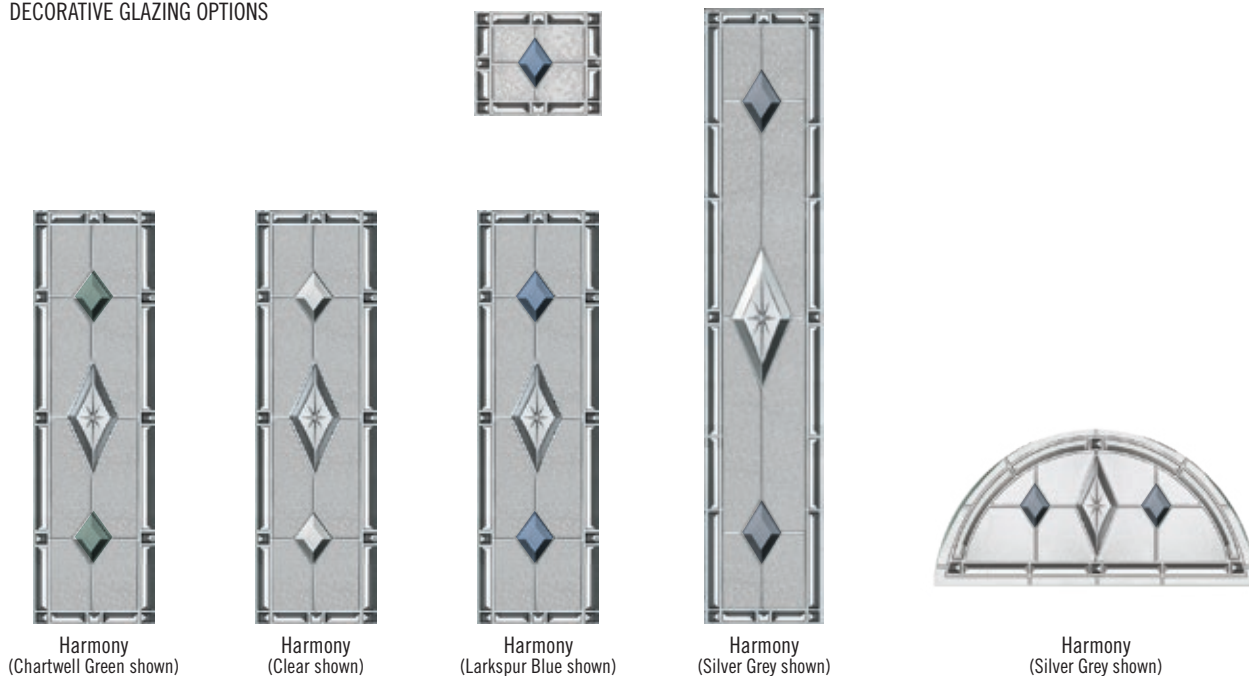

DECORATIVE GLAZING OPTIONS

Harmony
(Chartwell Green shown)

Harmony
(Clear shown)

Harmony
(Larkspur Blue shown)

Harmony
(Silver Grey shown)

Harmony
(Silver Grey shown)