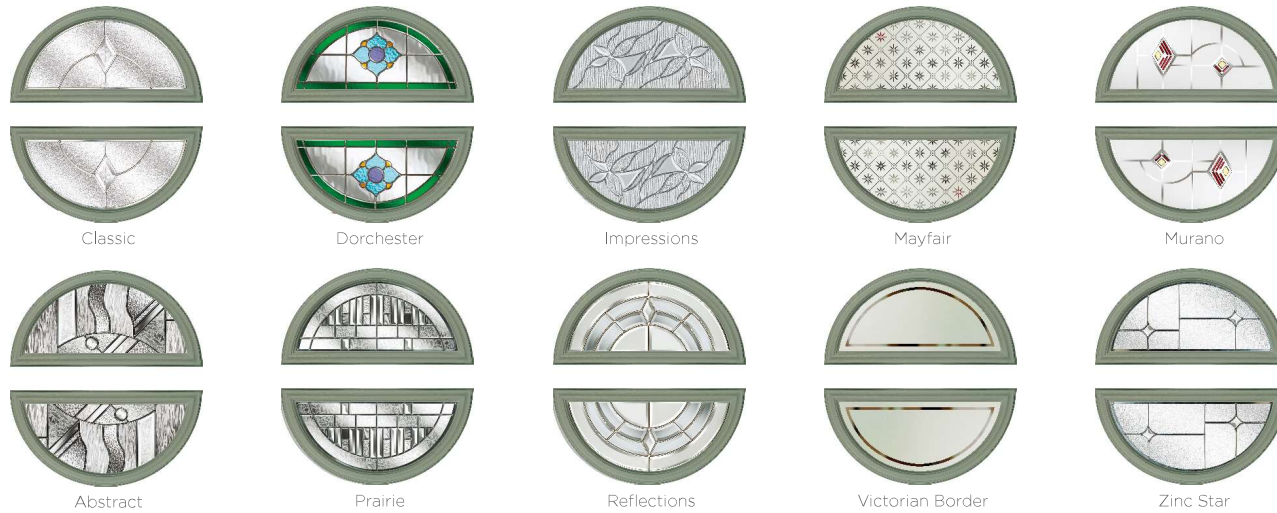

These doors are available with or without grooves

Rutland
Colour - Blue
Glass - Linosa

Learn more about this style at compdoor.co.uk

The All Rounder

The Kent door really is unique with its glazing design almost going full circle. This style looks equally good with one of the comprehensive glass designs as it does with simple satin glass.

10 Decorative Glass Options

This door is available with or without grooves

Kent
Colour - Chartwell Green
Glass - Victorian Border

Build your own door at compdoor.co.uk

French Grey

Foiled White

Anthrax Grey

Oak

Schwarzbraun

Rosewood

Cream

Agate Grey

Visual Variety

The six decorative glass options available on the Hamilton door gives a variety of style effects from retro and heritage to a more modern look.

6 Decorative Glass Options