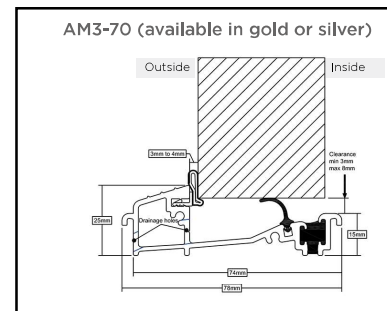

Thresholds

Our three threshold choices include standard uPVC or two aluminium options.

Lock Positioning

Standard Auto-Fire Lock

An automatic multi-point locking system featuring four self-locking deadbolt latch to provide additional security.