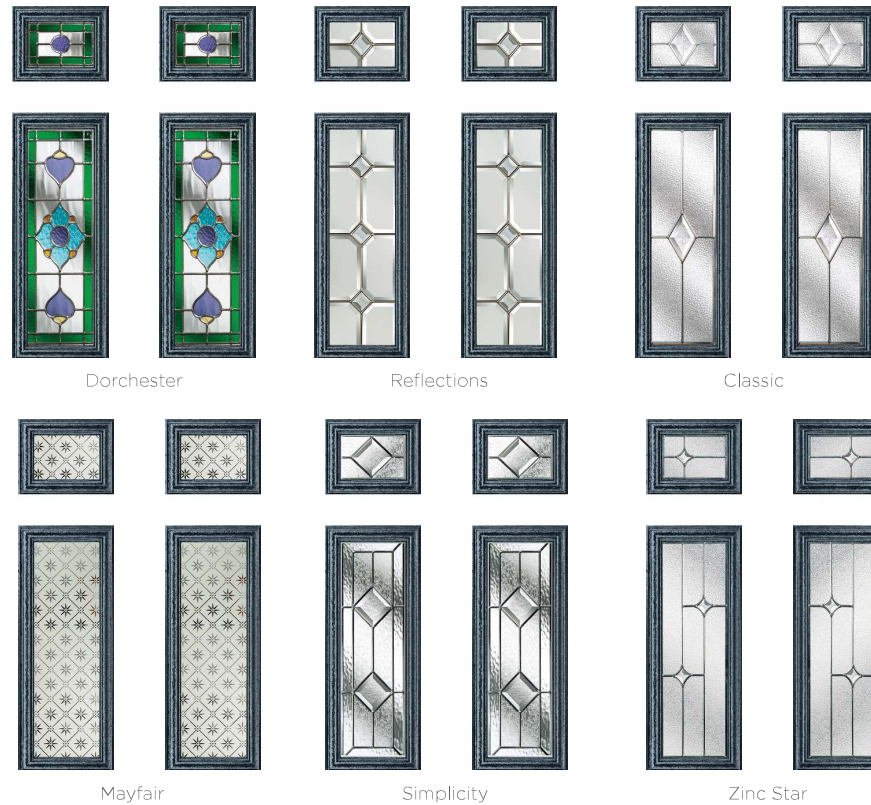

Classical Elegance

Following in the Middleton theme, this door gives the option of letting in more light with the inclusion of 4 glazing panels.

6 Decorative Glass Options