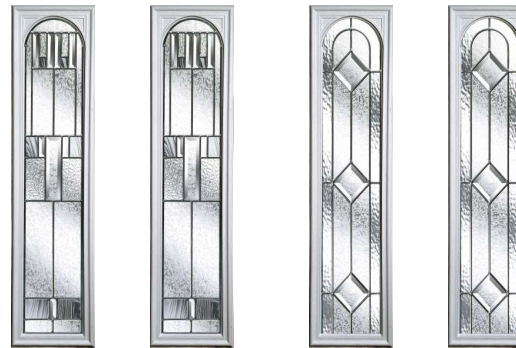

An Elegant Twist

Similar to the Whitmore but with an elegant twist, the Elmhurst offers a softer look with curved arch glazing.

5 Decorative Glass Options

Prairie

Simplicity

Mayfair

Classic

Elegance