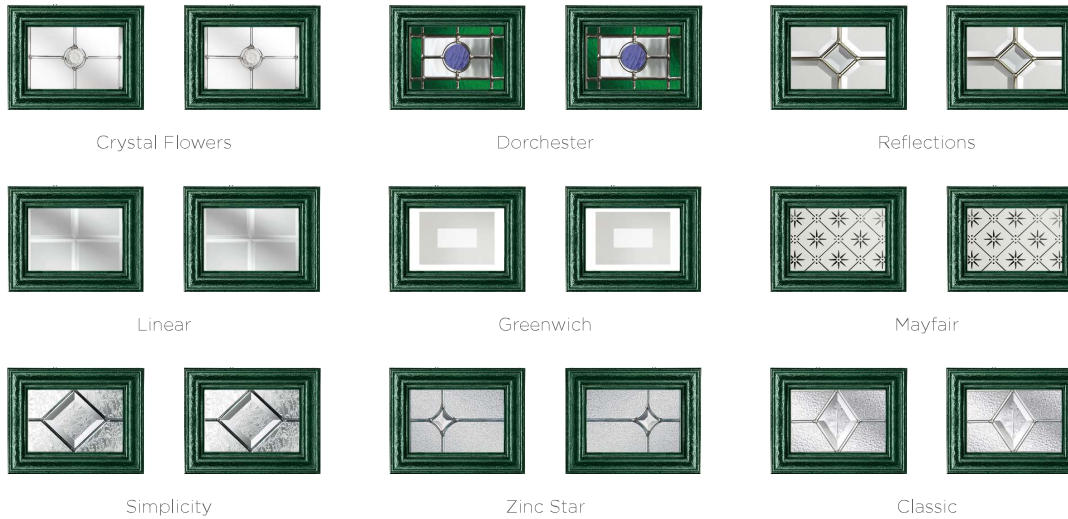

Schwarz
braun

Rosewood

Cream

Agate
Grey

Majestic Masterpiece

The Middleton door complements authentic Edwardian and Georgian architecture with the option to include glazing in the top panels.

9 Decorative Glass Options