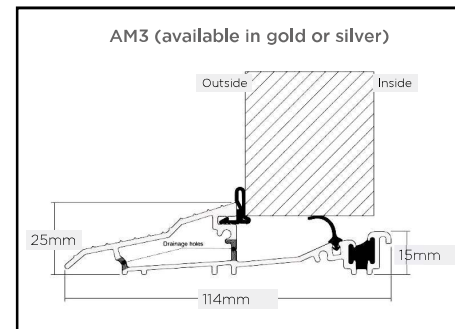

Thresholds

Our three threshold choices include standard uPVC or two aluminium options.

Lock Positioning

Standard Auto-Fire Lock

An automatic multi-point locking system featuring four self-locking deadbolt latch to provide additional security.