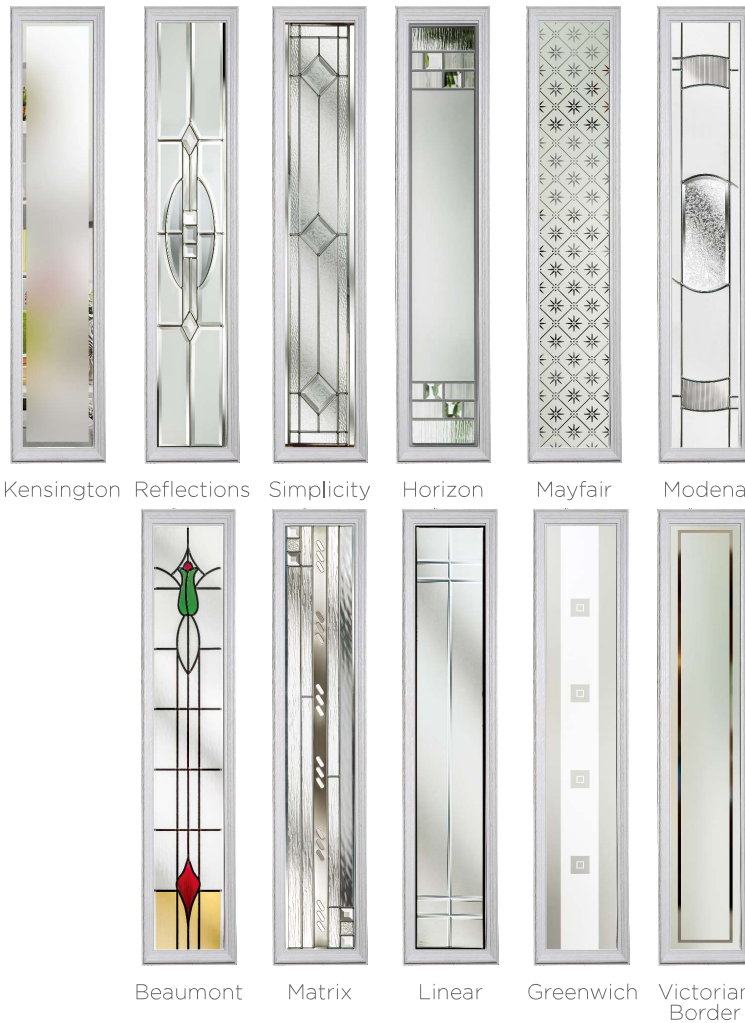

Stylishly Sleek

This confident and simple door makes a stylish addition to any home. Available solid or glazed with eleven glass options, the Aston is a door you can count on.

11 Decorative Glass Options

The Walcot door offers a large and bright glazing panel, similar to the Hatton but giving space to include accessories such as a letterbox.

9 Decorative Glass Options

Walcot
Colour - Cream
Glass - Aurora