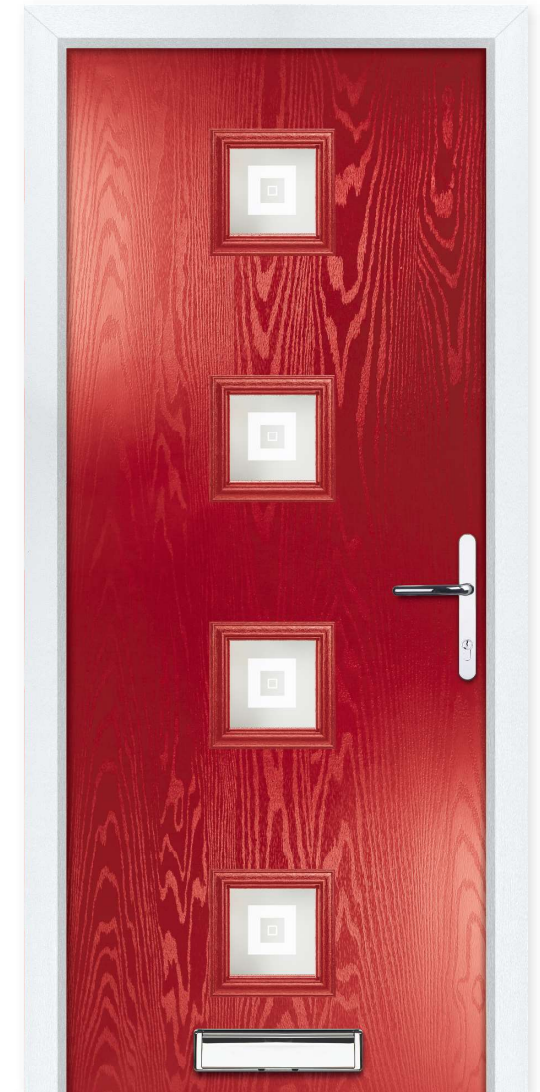

Bullseye

Aurora

Greenwich

Masterline

Kensington

Sticks

Hamilton
Colour - Red
Glass - Greenwich

This door is available with or without grooves