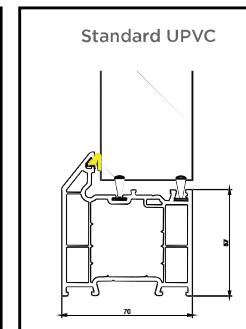

Thresholds

Our three threshold choices include standard uPVC or two aluminium options.

Lock Positioning

Standard Auto-Fire Lock

An automatic multi-point locking system featuring four self-locking deadbolt latch to provide additional security.