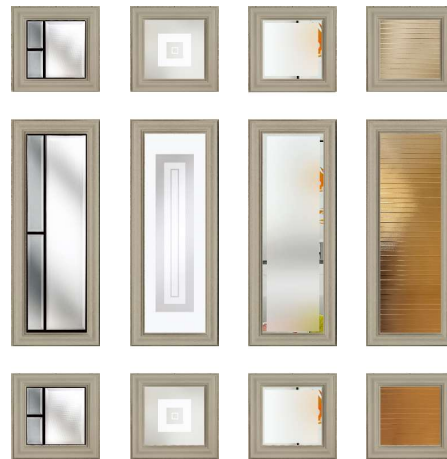

4 Decorative Glass Options

Aurora   Greenwich   Kensington   Masterline

This door is available with or without grooves

Build your own door at compdoor.co.uk